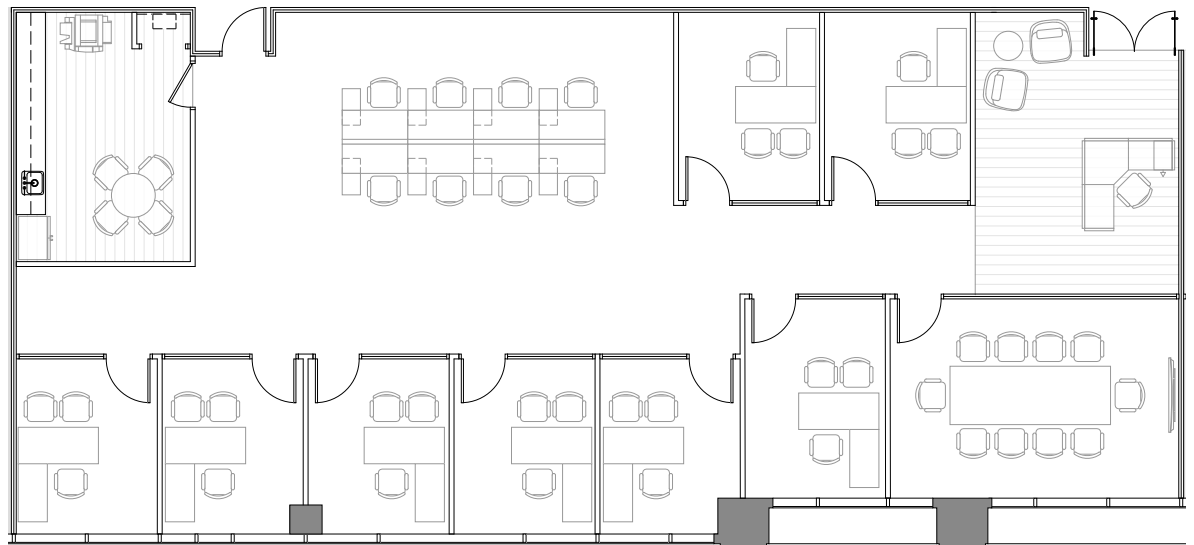

3,580 SF

450 BUILDING

8th Floor Spec Suite
Coming Fall 2025

Conceptual plan: furniture for presentation purposes only.

HIGHLIGHTS

- Newly constructed, move-in ready suites
- Fully renovated 8th floor common area corridors and restrooms
- Modern design with frameless glass wall fronts
- Kitchen/breakroom with sink, dishwasher, refrigerator, and microwave
- Prime elevator identification