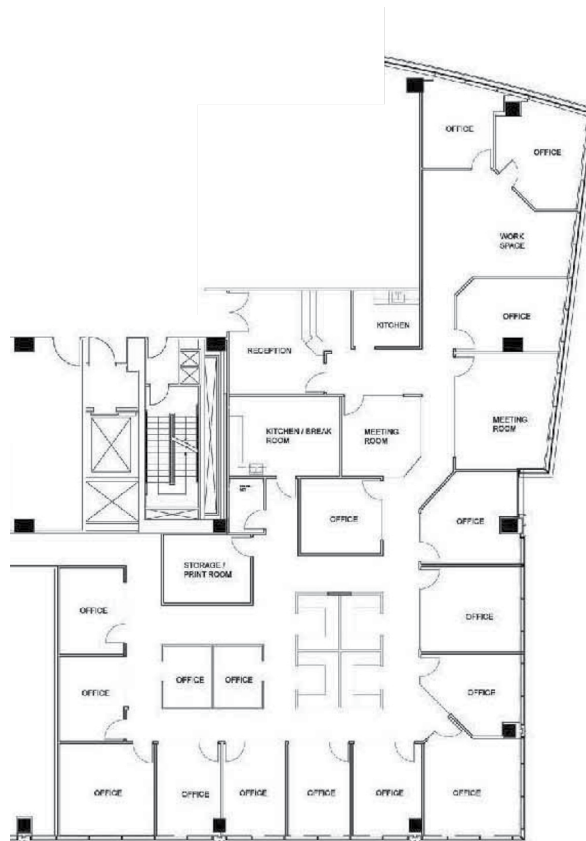

7,445 SF

350 BUILDING

[VIEW VIRTUAL TOUR](#)

HIGHLIGHTS

- Currently designed with glass office fronts.
- Offers perimeter offices and area for workstations or trading desk.
- Contiguous spaces also available on this floor to provide a larger space if needed.