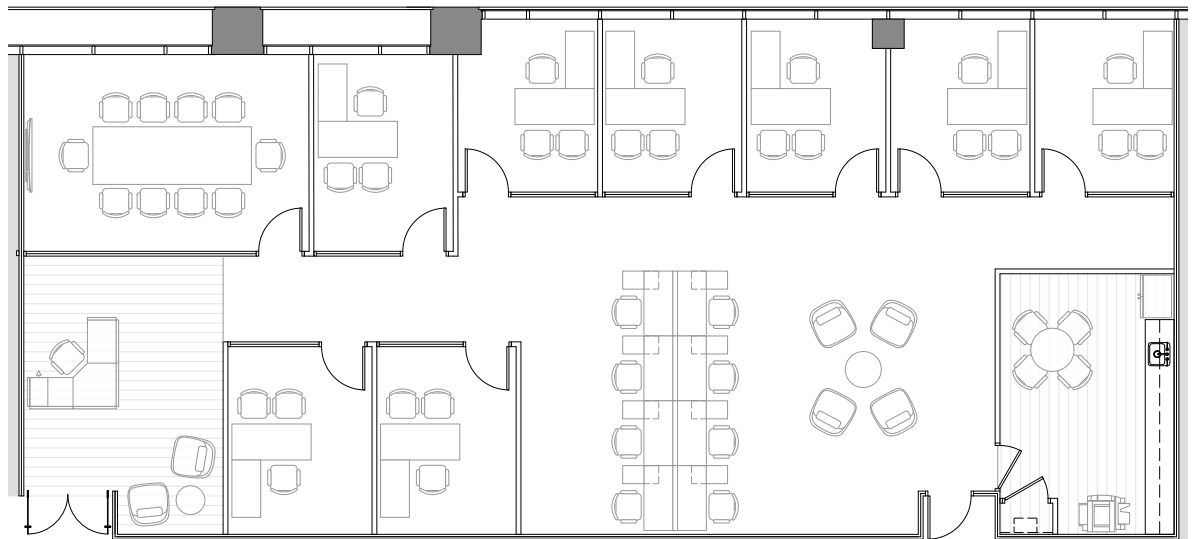

3,579 SF

450 BUILDING

8th Floor Spec Suite
Coming Fall 2025

VIEW VIRTUAL TOUR

Conceptual plan: furniture for presentation purposes only.

HIGHLIGHTS

- Newly constructed, move-in ready suites
- Fully renovated 8th floor common area corridors and restrooms
- Modern design with frameless glass wall fronts
- Kitchen/breakroom with sink, dishwasher, refrigerator, and microwave
- Prime elevator identification
- Views of Las Olas Boulevard