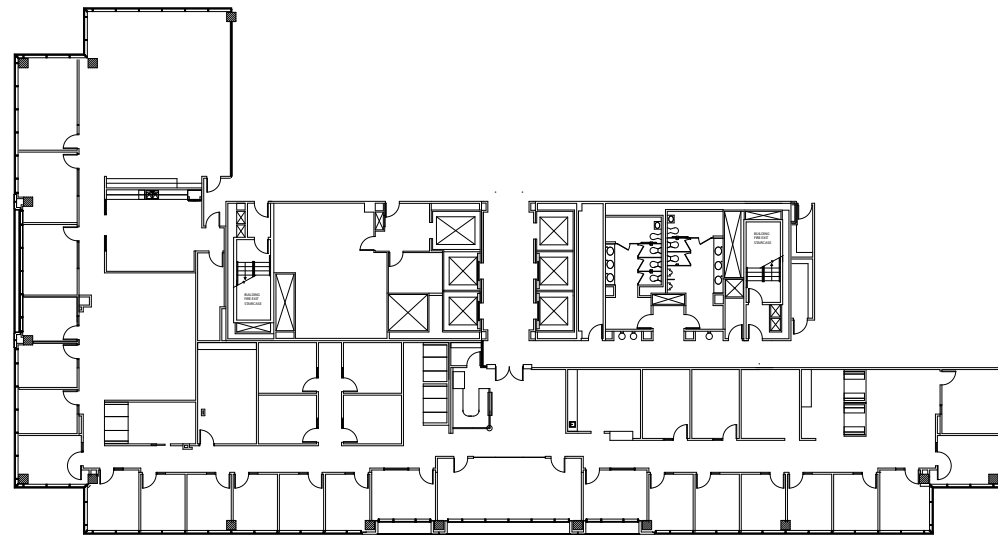

13,064 SF

450 BUILDING

HIGHLIGHTS

- Plug-and-play office spaces
- Prime elevator identification
- Views of Las Olas Boulevard and partial water views
- Contiguous 4,232 RSF available on the 7th Floor

Las Olas Boulevard