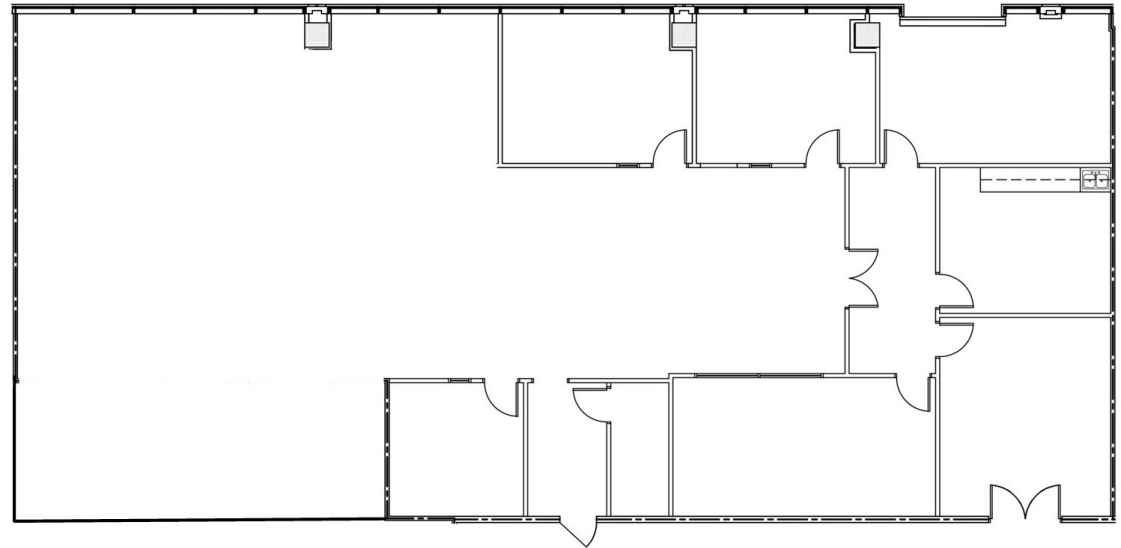

4,522 SF

350 BUILDING

HIGHLIGHTS

- Offers Elevator Lobby Identity
- Current layout consists of a mix of a few private offices with a large open area.
- Can be redesigned according to Tenant's desired requirements.